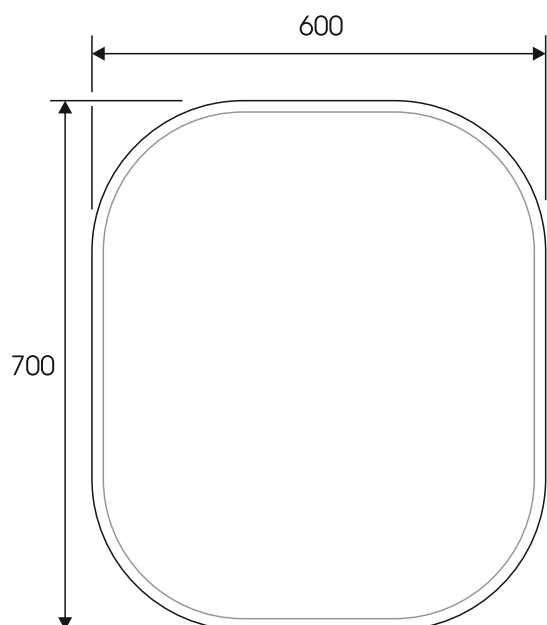

# LUSTRO LED SHARON 60

167660

29

# LUSTRO LED SHARON 80

167661