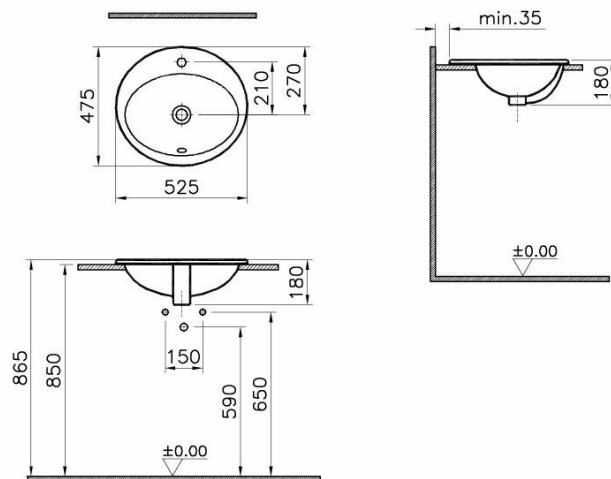

Name	S20 Countertop Washbasin
Collection	S20
Color	White
Certificate	CE
Certificate	EPD
Overflow Hole	Yes
Certificate	NF
Tap Hole Options	With Tap Hole
Designer	NOA

Product Code: 5468B003-0001

Description

With Tap Hole, With Overflow Hole, 53 cm, White

VitrA reserves the right to make changes in products and technical details without prior notice.

All drawings contain the necessary measurements which are subject to standard tolerances. For exact measurements, in particular for customized installation scenarios, it can only be taken from the finished ceramic product.